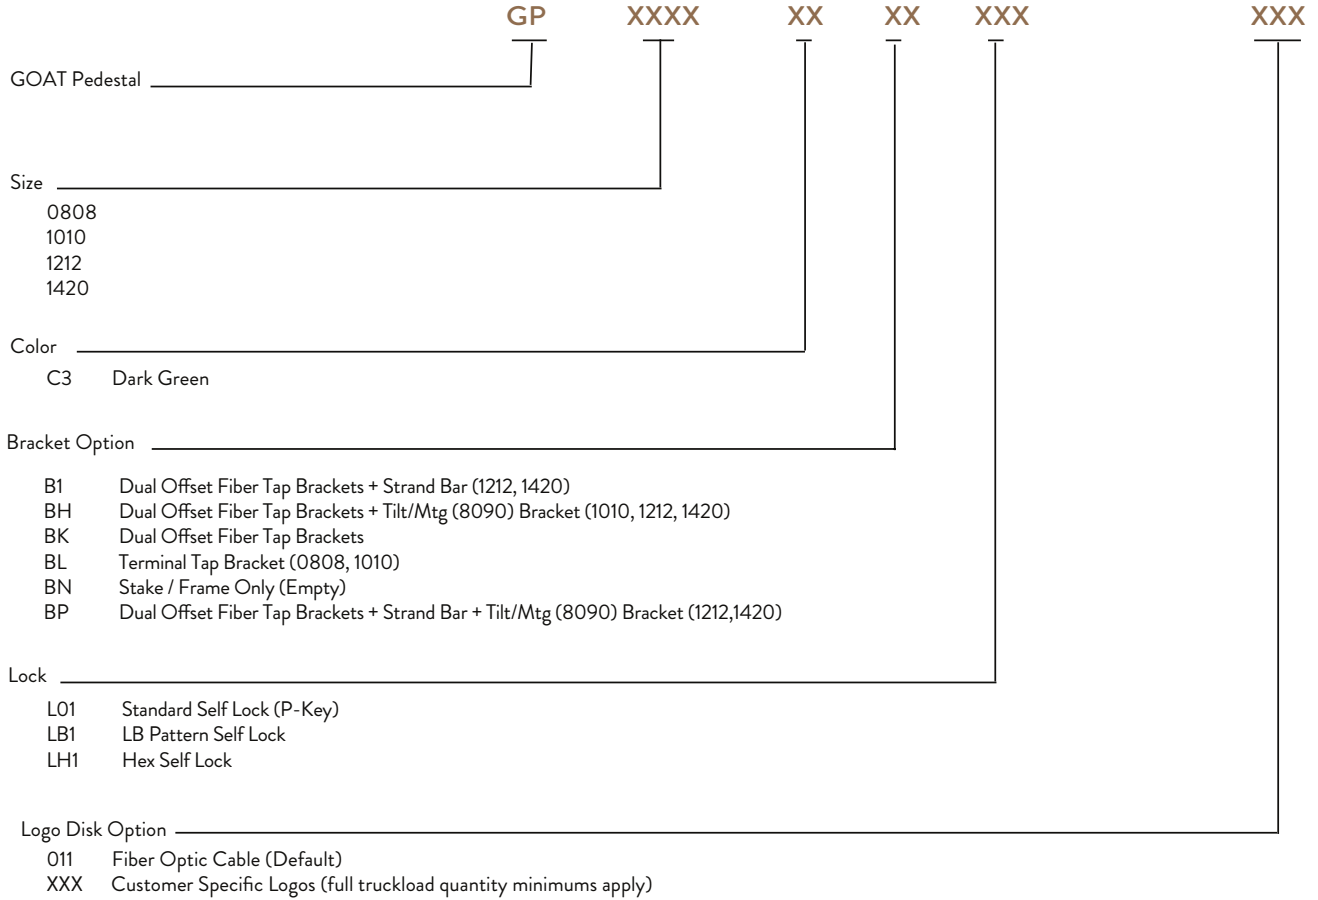

GP PART NUMBER MATRIX

CHANNELL

Where The Industry Connects.

www.channell.com