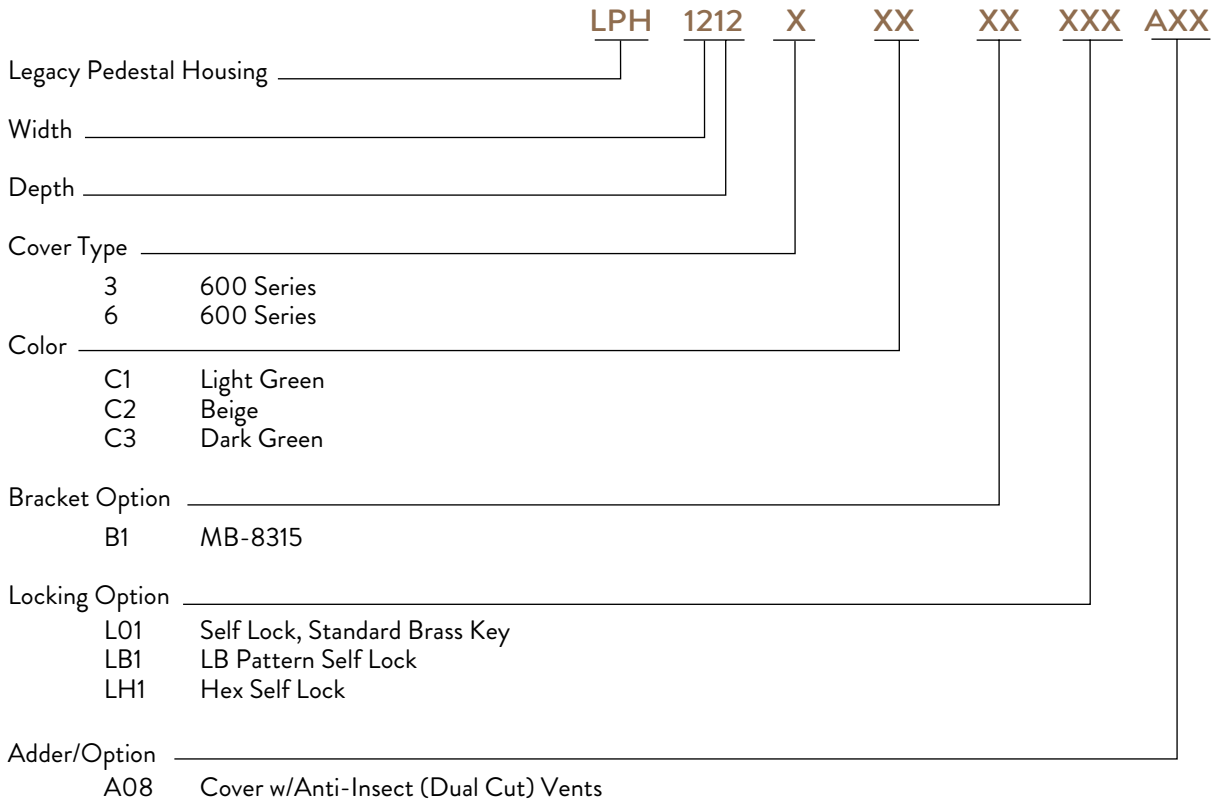

TESTING SPECIFICATIONS

- Designed to meet Bellcore GR-13 requirements and feature full 360 degree working access and Channell's Self-Lock self-latching cover system. Channell's Heat Dissipation Covers (HDC) safeguard the performance of enclosed electronic equipment.

Looking for a fully fiber application? Check out the OP (Optimus Pedestal) line.

PART NUMBER MATRIX

CHANNELL

Where The Industry Connects.

WORLDWIDE HEADQUARTERS: Channell Commercial Corporation, Rockwall, TX, United States • Tel 800.423.1863 • Fax 951.296.2322

CANADA: Channell Canada, Inc., Mississauga, ON, Canada • Tel 905.565.1700 • Fax 905.565.8282

EUROPE, MIDDLE EAST, AFRICA: Channell Ltd., Dartford, United Kingdom • Tel 44.1322.312590 • Fax 44.1322.508490

AUSTRALIA, ASIA, PACIFIC RIM: Channell Pty. Ltd., Seven Hills, NSW, Australia • Tel 61.2.8884.4111 • Fax 61.2.8814.8841

DEVELOPING LOCATION: Mexico City, D.F., Mexico

www.channell.com

All specifications subject to change without notice. © 2020 Channell Commercial Corporation. All rights reserved.