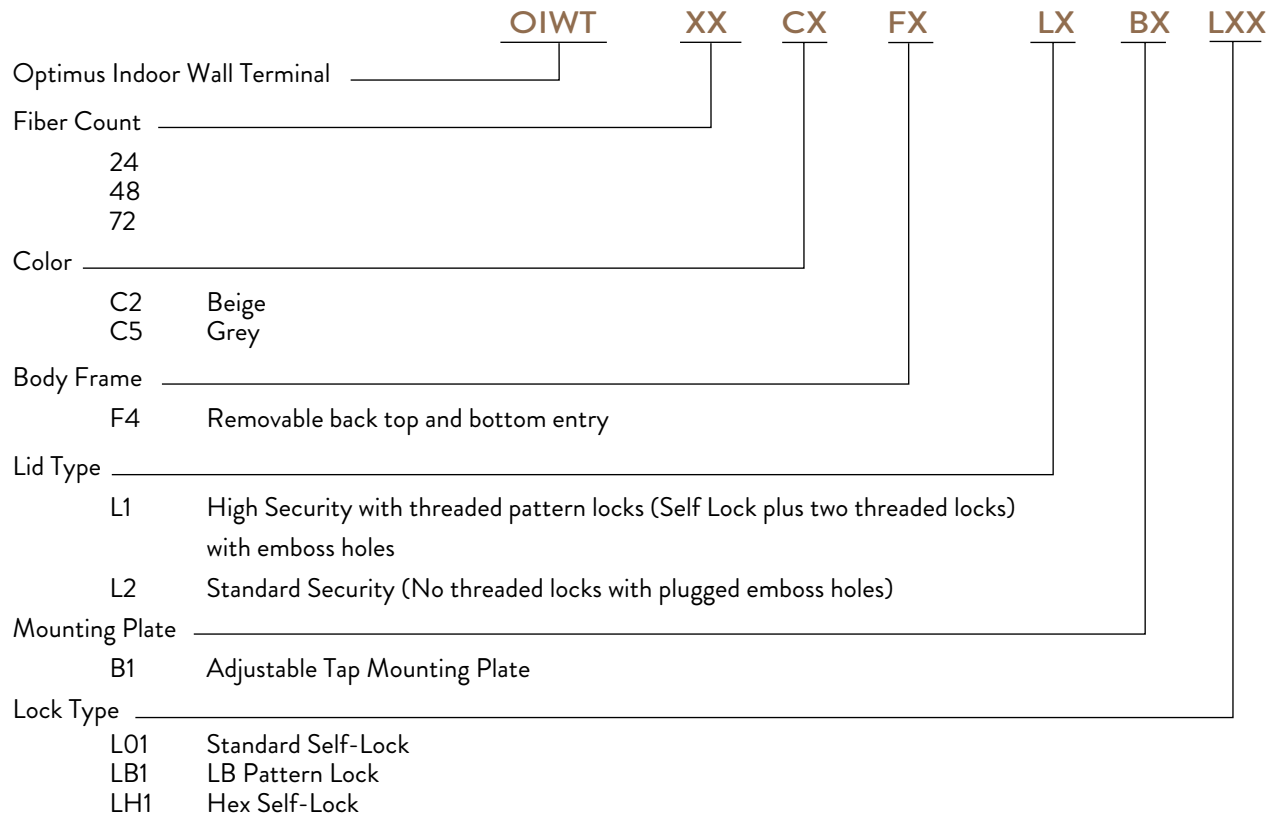

PART NUMBER MATRIX

CHANNELL

Where The Industry Connects.

WORLDWIDE HEADQUARTERS: Channell Commercial Corporation, Rockwall, TX, United States • Tel 800.423.1863 • Fax 951.296.2322

CANADA: Channell Canada, Inc., Mississauga, ON, Canada • Tel 905.565.1700 • Fax 905.565.8282

EUROPE, MIDDLE EAST, AFRICA: Channell Ltd., Dartford, United Kingdom • Tel 44.1322.312590 • Fax 44.1322.508490

AUSTRALIA, ASIA, PACIFIC RIM: Channell Pty. Ltd., Seven Hills, NSW, Australia • Tel 61.2.8884.4111 • Fax 61.2.8814.8841

DEVELOPING LOCATION: Mexico City, D.F., Mexico

www.channell.com

All specifications subject to change without notice. © 2020 Channell Commercial Corporation. All rights reserved.