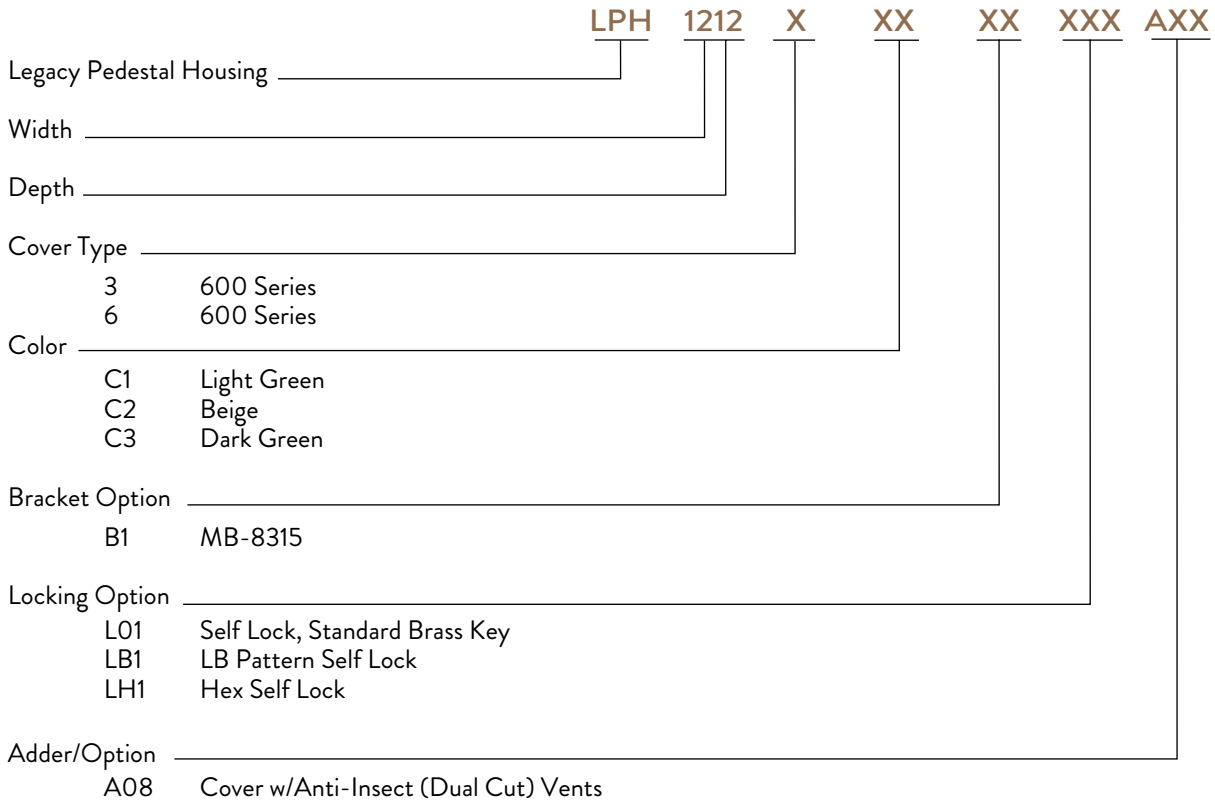

FEATURES

- Fully modular and designed to support a full range of both broadband and narrowband network applications for copper, coax, and hybrid fiber/coax system installations
- Engineered to be cost effective for both new installations and future upgrade programs, LPH Series enclosures provide configurations for splicing, cable management, and loop electronics deployments
- Factory equipped heavy gauge steel support structures are protected with 3M Powder Coating. Oversized, overlapping cover designs accommodate multiple conduit entrances and provide a solid mounting foundation, without the need of additional mounting stakes

TESTING SPECIFICATIONS

- Designed to meet Bellcore GR-13 requirements and feature full 360 degree working access and Channell's Self-Lock self-latching cover system. Channell's Heat Dissipation Covers (HDC) safeguard the performance of enclosed electronic equipment.

Looking for a fully fiber application? Check out the OP (Optimus Pedestal) line.

PART NUMBER MATRIX

CHANNELL

Where The Industry Connects.

WORLDWIDE HEADQUARTERS: Channell Commercial Corporation, Rockwall, TX, United States • Tel 800.423.1863 • Fax 951.296.2322